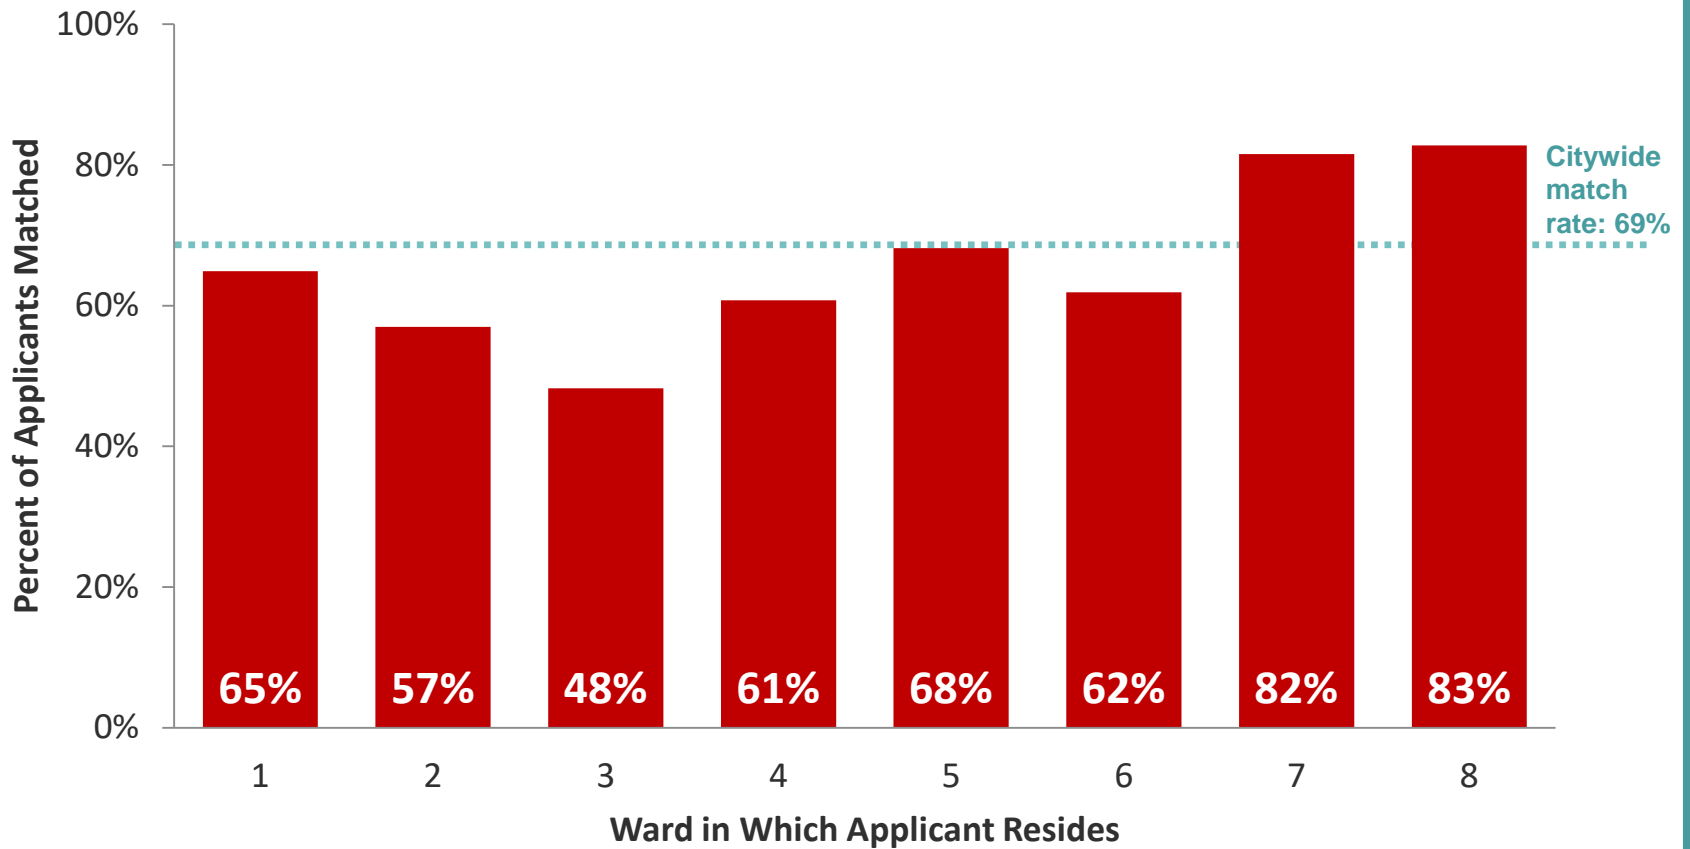

2021, Lottery – Match Rate by Ward of Residence

In 2021, applicants residing in Wards 7 and 8 saw the highest match rates in the lottery.