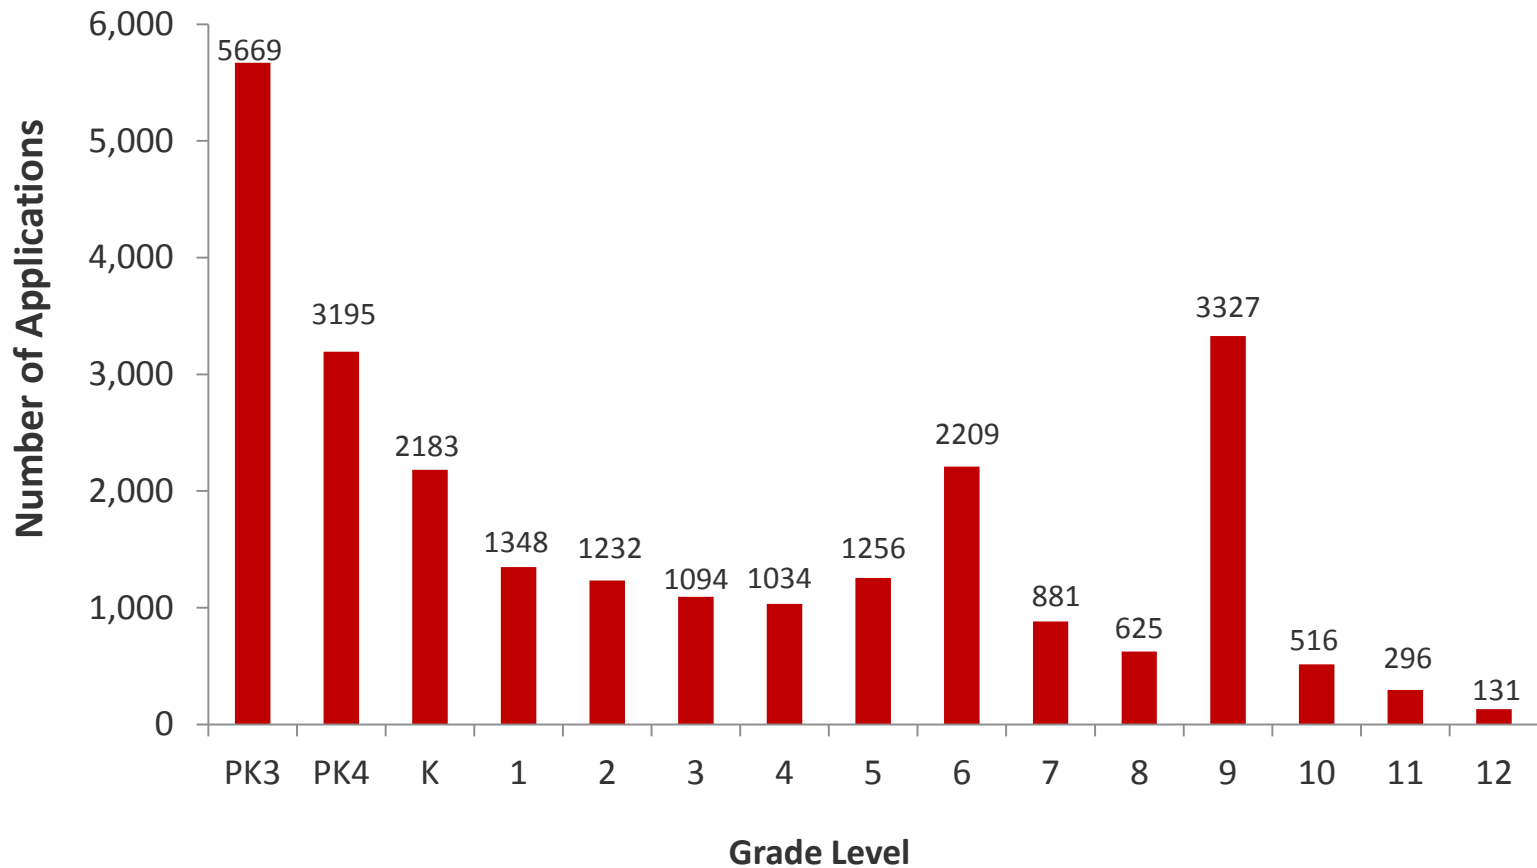

# 2018, Lottery - Number of Applications by Grade

In 2018, My School DC saw peaks in application numbers at PK3, PK4, 6<sup>th</sup>, and 9<sup>th</sup> grades. These numbers align with entry level grades at the majority of public schools through the District.